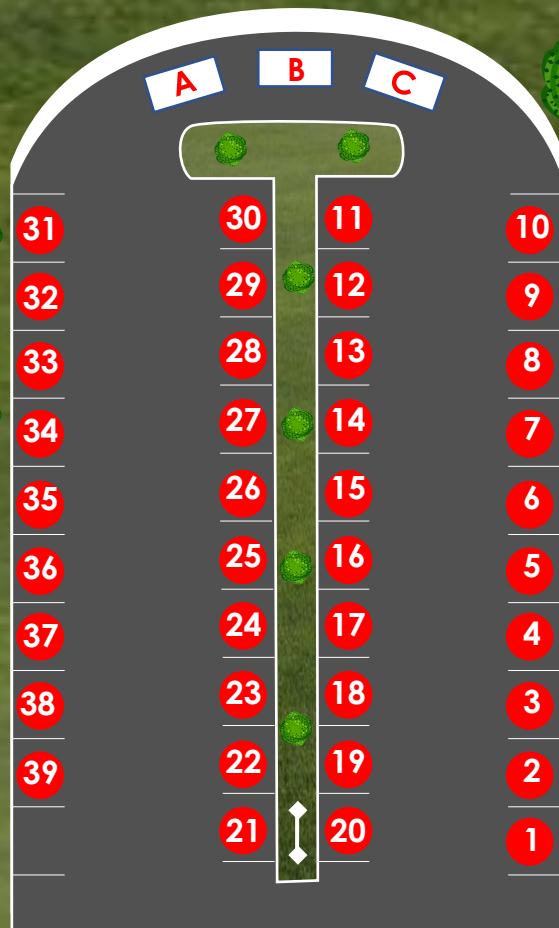

NORTH BEACH FARMERS' MARKET

EVERY SATURDAY MAY 7 TO OCT 22

- BUY FRESH
- SUPPORT LOCAL

NORTHBEACHMD.ORG 301.855.6681

8:00 AM TO 12:00 PM

VENDOR SPACES

- 1-4 Cardinal Creek Plant Farm
- 7 SoMD Sweet Paws
- 8 Maryland Mushrooms
- 9-10 Stachowski Sausage
- 11 Breakfast by the Bay
- 13-14 Walter Family Farm
- 15 Baked by the Bay
- 17 The Novel Bakery
- 19-20 Windy Willow Farm
- 21-22 Beachin Bay Bakery
- 23 Ms. Annette's Tea
- 25 Nativo Condiments & Seasonings
- 26 My Mustard Seed
- 28 Cold Penguin Coffee Co.
- 29-30 Foggy Forest Mushrooms
- 31-33 White Oak Point Farm
- 34-35 Paris Farm Meats
- 37-39 Will & Veronica's Produce
- A&C Community Tables
- B Town of North Beach Business Table

NORTH BEACH SENIOR CENTER

9010 Chesapeake Avenue

HELP NORTH BEACH REDUCE WASTE. BRING YOUR OWN BAG. USE THE APPROPRIATE DISPOSAL CONTAINERS.