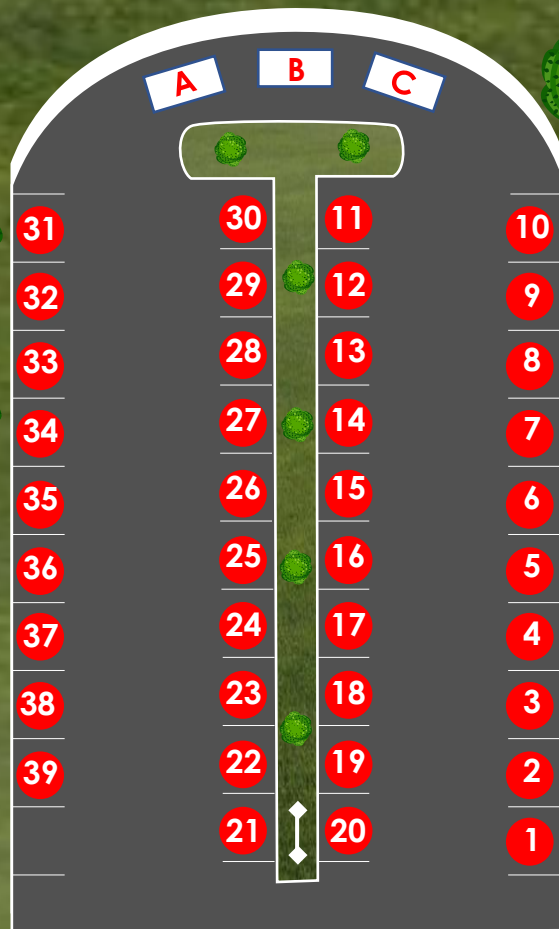

NORTH BEACH FARMERS' MARKET

EVERY SATURDAY MAY 6 TO OCT 7

- BUY FRESH
- SUPPORT LOCAL

NORTHBEACHMD.ORG 301.855.6681

8:00 TO 11:00 AM

VENDOR SPACES

- 1-4 [Cardinal Creek Plant Farm](#)
- 5-6 [Stachowski Sausage](#)
- 7 [SoMD Sweet Paws Bakery](#)
- 9 [Baked by the Bay](#)
- 11 [Breakfast by the Bay](#)
- 13-14 [Walter Family Farm](#)
- 15-16 [Vaughan Cheese](#)
- 17 [The Novel Bakery](#)
- 19-20 [Beachin Bay Bakery](#)
- 21-22 [Paris Farm Meats](#)
- 23 [A Shore Thing Cakery](#)
- 24 [My Mustard Seed](#)
- 26 [Cold Penguin Coffee Co.](#)
- 27 [Calvert County Master Gardeners](#)
- 28 [Amy's Awesome Gluten Free](#)
- 30 [Ben's Creek Produce](#)
- 31-33 [White Oak Point Farm](#)
- 38--39 [Broomes Island Produce](#)
- A&C [Community Tables](#)
- B [Town of North Beach Business Table](#)

NORTH BEACH SENIOR CENTER

9010 Chesapeake Avenue

HELP NORTH BEACH REDUCE WASTE. BRING YOUR OWN BAG. USE THE APPROPRIATE DISPOSAL CONTAINERS.