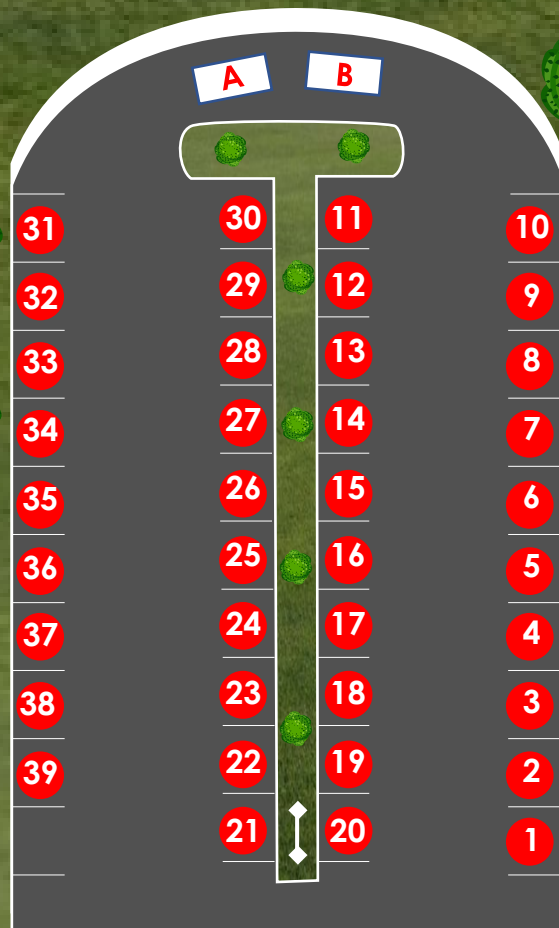

NORTH BEACH FARMERS' MARKET

EVERY SATURDAY APRIL 13 TO OCT 26

• BUY FRESH
• SUPPORT LOCAL

NORTHBEACHMD.ORG 301.855.6681

8:00 TO 11:30 AM

VENDOR SPACES

- 1-4 Cardinal Creek Plant Farm
- 5-6 Stachowski Meats
- 7 Rustic Ridge Farm
- 8 Baked by the Bay
- 9-10 Bulrushes Cafe
- 11 Breakfast by the Bay
- 13-14 Walter Farm
- 15-16 Vaughan Cheese
- 18 Never. Enough. Plants.
- 19-20 Beachin Bay Bakery
- 21-22 Paris Farm Meats
- 23 Freeze Daddy MD
- 24-25 My Mustard Seed
- 26-27 Stark Farms
- 28 Amy's Awesome Gluten Free
- 31-33 White Oak Point Farm
- 34-35 Barking Pig Farms
- 36 Red Dog Produce Farm
- 37--39 The Novel Bakery
- A&B Community Tables

NORTH BEACH SENIOR CENTER

9010 Chesapeake Avenue

HELP NORTH BEACH REDUCE WASTE. BRING YOUR OWN BAG. USE THE APPROPRIATE DISPOSAL CONTAINERS.