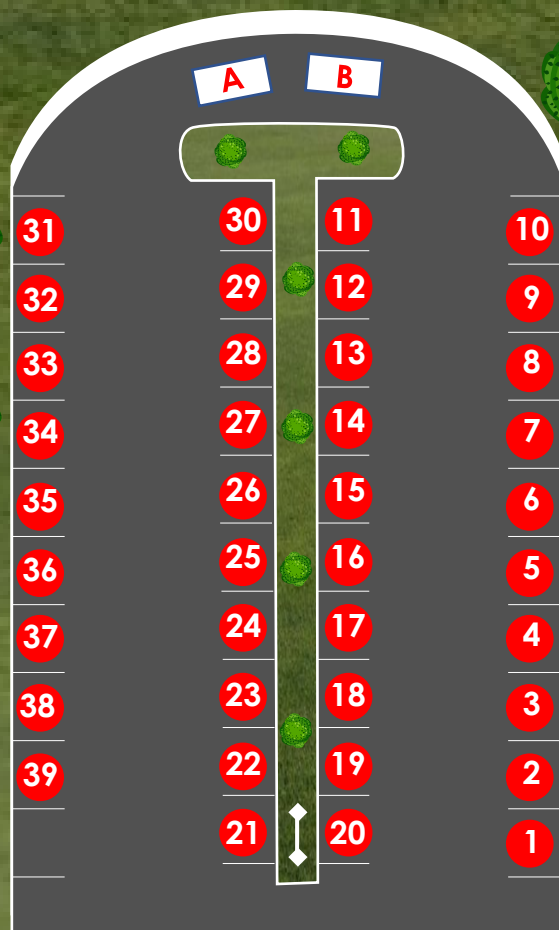

NORTH BEACH FARMERS' MARKET

EVERY SATURDAY APRIL 13 TO OCT 26

• BUY FRESH
• SUPPORT LOCAL

NORTHBEACHMD.ORG 301.855.6681

8:00 TO 11:30 AM

VENDOR SPACES

- 1-4 Cardinal Creek Plant Farm
- 5-6 Stachowski Meats
- 7 Rustic Ridge Farm
- 8 Baked by the Bay
- 9-10 Bulrushes Cafe
- 11 Breakfast by the Bay
- 15-16 Vaughan Cheese
- 18 Never. Enough. Plants.
- 19-20 Beachin Bay Bakery
- 21-22 Paris Farm Meats
- 23 Freeze Daddy MD
- 24-25 My Mustard Seed
- 26-27 Stark Farms
- 28 Amy's Awesome Gluten Free
- 30 Ben's Creek Produce
- 31-33 White Oak Point Farm
- 34-35 Barking Pig Farms
- 36 Red Dog Produce Farm
- 37--39 The Novel Bakery
- A&B Community Tables

NORTH BEACH SENIOR CENTER

9010 Chesapeake Avenue

HELP NORTH BEACH REDUCE WASTE. BRING YOUR OWN BAG. USE THE APPROPRIATE DISPOSAL CONTAINERS.