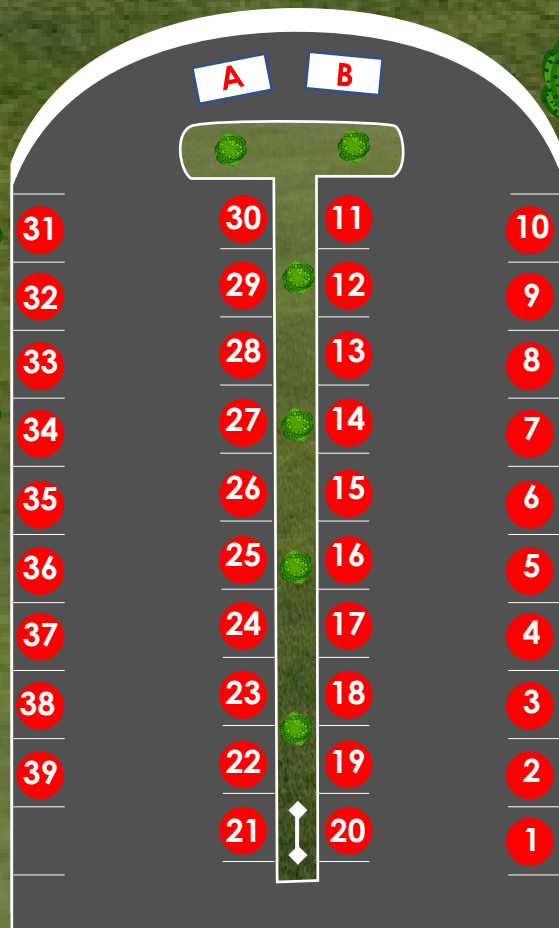

VENDOR SPACES

- 1-4 Cardinal Creek Plant Farm
- 5-6 Stachowski Meats
- 7 Rustic Ridge Farm
- 8 Baked by the Bay
- 9-10 Bulrushes Cafe
- 11 Breakfast by the Bay
- 13-14 Walter Farm
- 15-16 Vaughan Cheese
- 18 Never. Enough. Plants.
- 19-20 Beachin Bay Bakery
- 21-22 Paris Farm Meats
- 23 Freeze Daddy MD
- 24-25 My Mustard Seed
- 26-27 Stark Farms
- 28 Amy's Awesome Gluten Free
- 31-33 White Oak Point Farm
- 34-35 Barking Pig Farms
- 36 Red Dog Produce Farm
- 37--39 The Novel Bakery
- A&B Community Tables

NORTH BEACH SENIOR CENTER

9010 Chesapeake Avenue