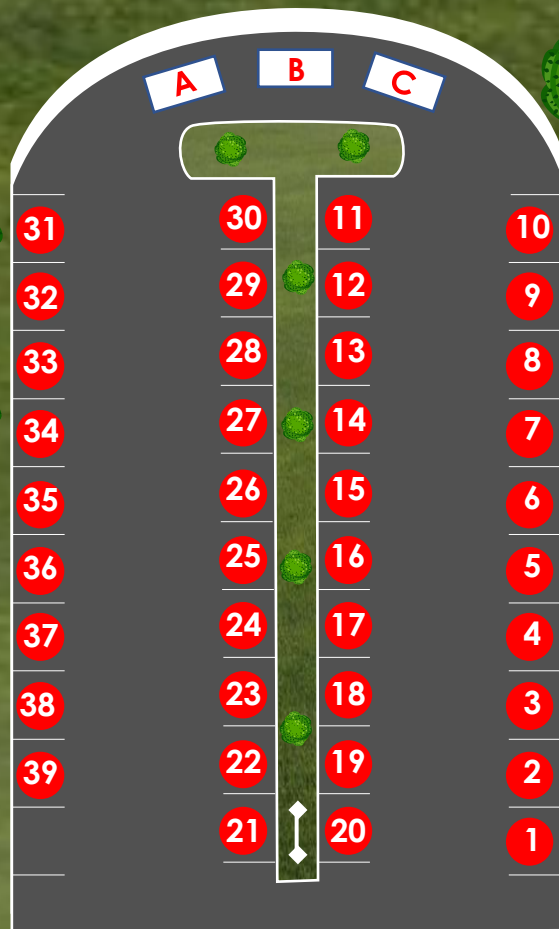

NORTH BEACH FARMERS' MARKET

EVERY SATURDAY MAY 1 TO SEPT 25

- BUY FRESH
- SUPPORT LOCAL

NORTHBEACHMD.ORG 301.855.6681

8:00 AM TO 11:00 AM

VENDOR SPACES

- 1-3 Cardinal Creek Plant Farm
- 4-5 Stachowski Sausage
- 7 SoMD Sweet Paws
- 8 Vaughan Cheese
- 9-10 Muzzy's Wine Jellies
- 11-12 White Oak Point Farm
- 14 Nativo Condiments & Seasonings
- 15 Baked by the Bay
- 16-17 Walter Family Farm
- 21 Beachin Bay Bakery
- 22-23 Wilding Family Farm
- 24 Windy Willow Farm
- 25 Toehara's All Natural Remedial Therapeutics
- 27 Breakfast by the Bay
- 28 Cold Penguin Coffee Co.
- 29-30 Foggy Forest Mushrooms
- 33 Warren Herring Grapes
- 34-35 Paris Farm Meats
- 36 My Mustard Seed
- 37-39 Will & Veronica's Produce
- A&C Community Tables
- B Town of North Beach Business Table

NORTH BEACH SENIOR CENTER

9010 Chesapeake Avenue

HELP NORTH BEACH REDUCE WASTE. BRING YOUR OWN BAG. USE THE APPROPRIATE DISPOSAL CONTAINERS.